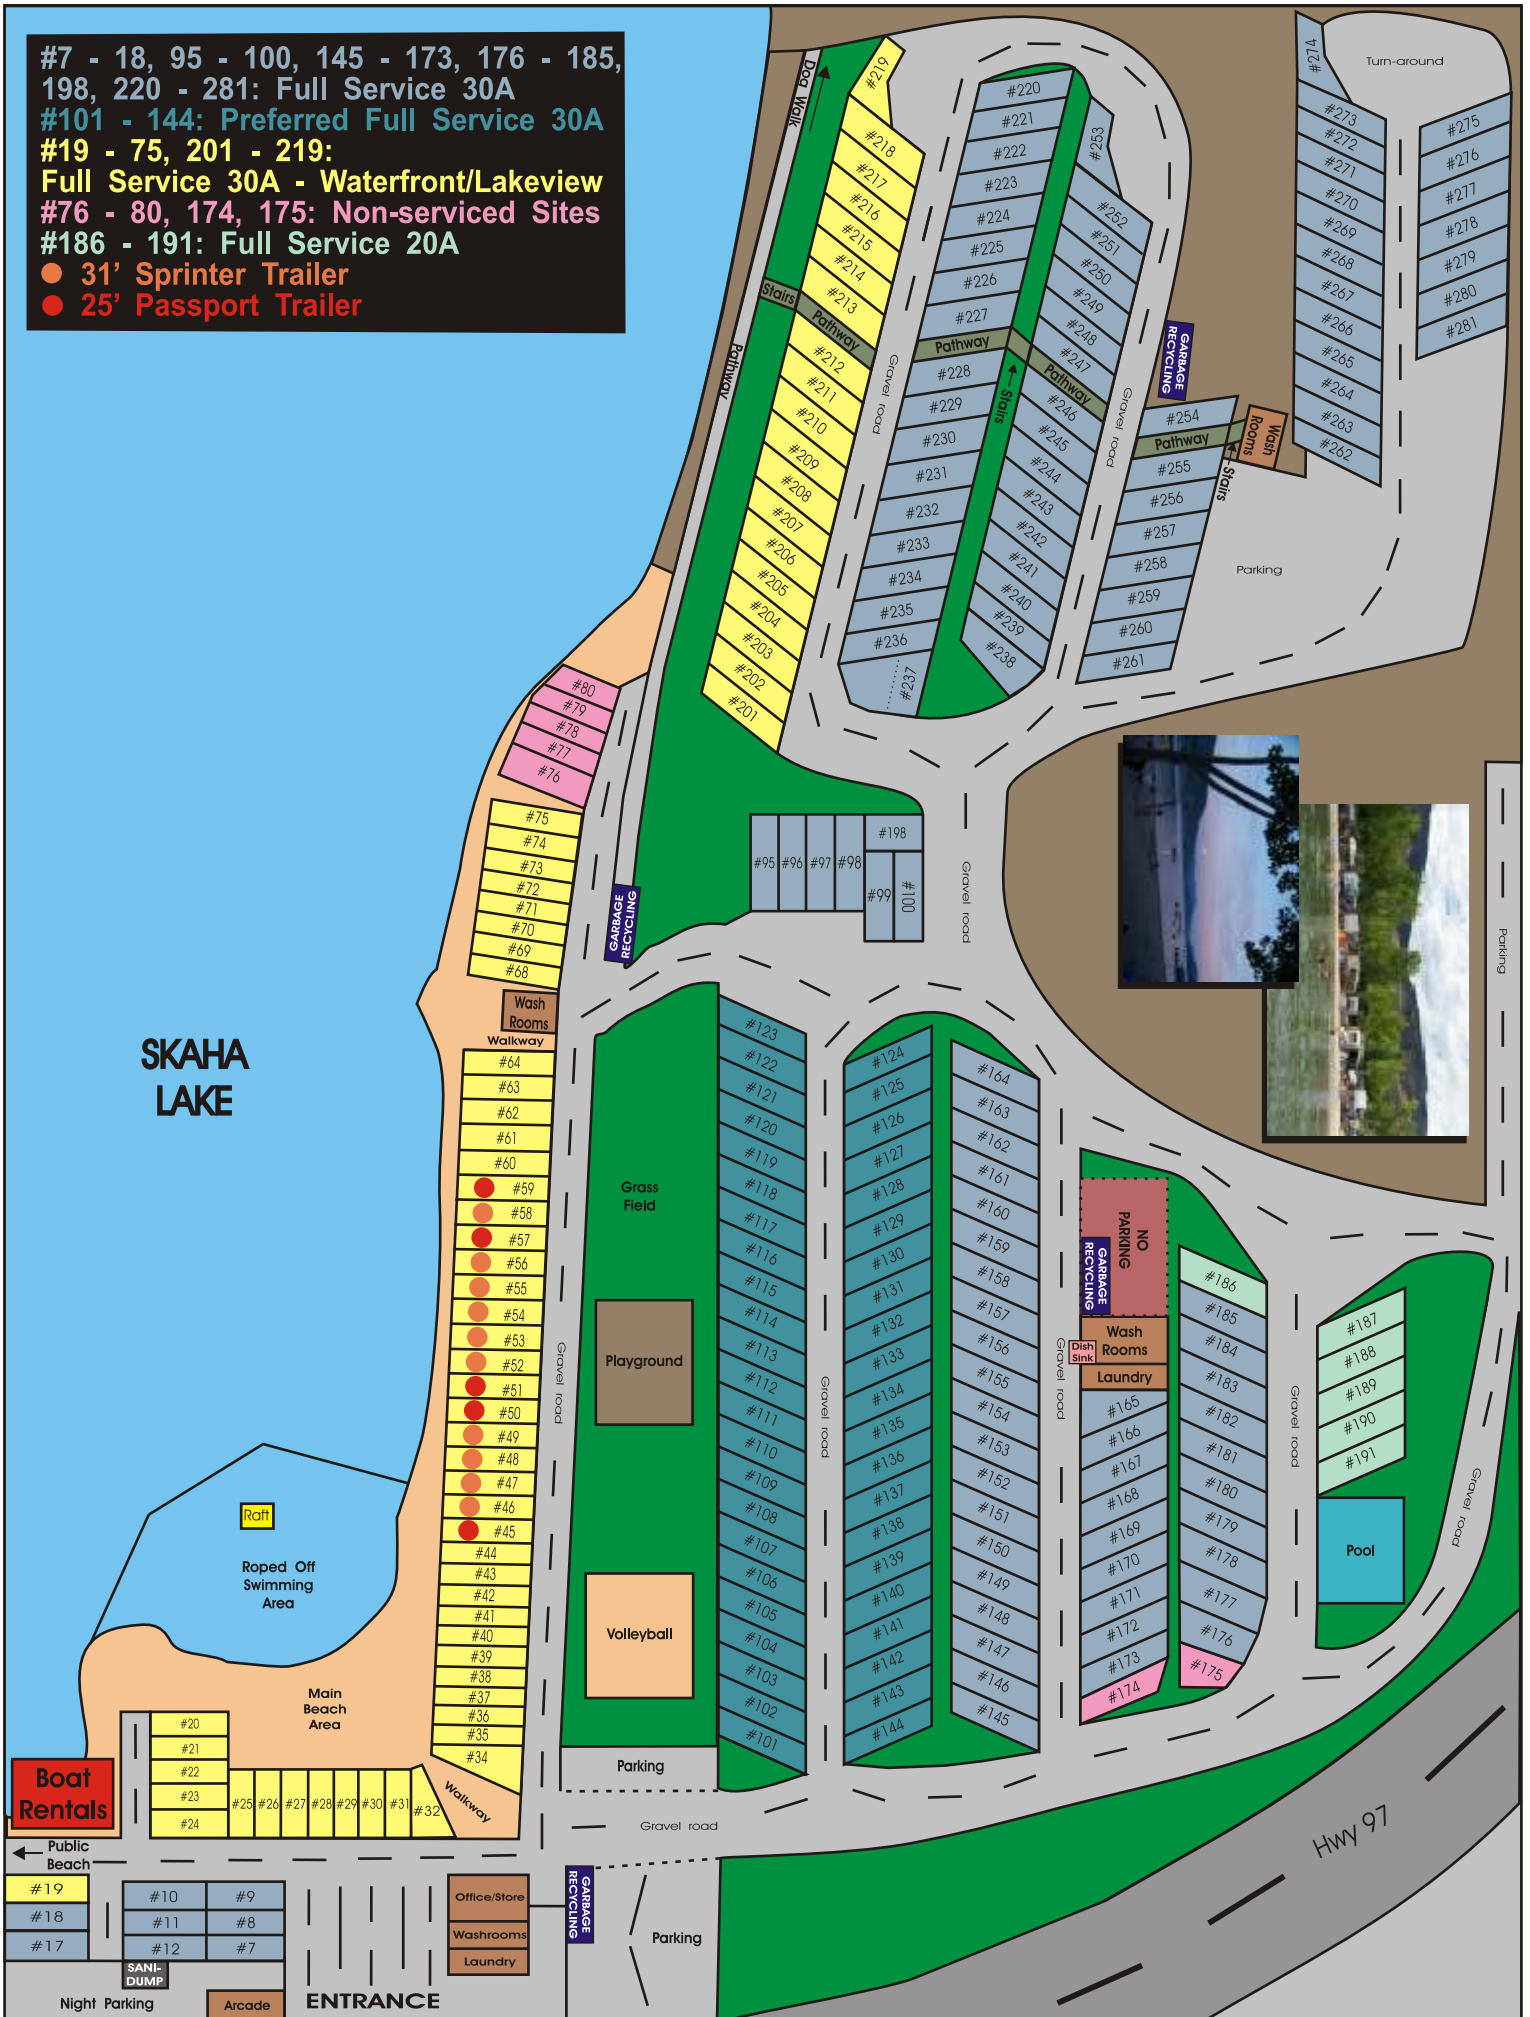

#7 - 18, 95 - 100, 145 - 173, 176 - 185,  
 198, 220 - 281: Full Service 30A  
 #101 - 144: Preferred Full Service 30A  
 #19 - 75, 201 - 219:  
 Full Service 30A - Waterfront/Lakeview  
 #76 - 80, 174, 175: Non-serviced Sites  
 #186 - 191: Full Service 20A  
 ● 31' Sprinter Trailer  
 ● 25' Passport Trailer

**SKAHA LAKE**

Raft

Roped Off Swimming Area

Main Beach Area

Volleyball

Playground

Grass Field

Pool

Hwy 97

ENTRANCE

Boat Rentals

Public Beach

#19, #18, #17

#10, #9, #11, #8, #12, #7

SANI-DUMP

Night Parking